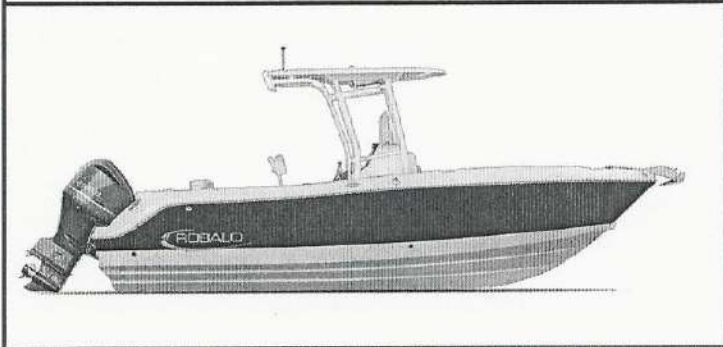

AUTHORIZED DEALER

Don's Marine Inc.

2503 Main Road
Tiverton RI, 02878
Phone: 4016243464
Website: www.donsmarineri.com

R242

HULL/SERIAL #	MODEL YEAR	LOA	APPROX.WEIGHT
ROBB0103F920	2020	24'	4800
COLOR	BEAM	FUEL CAPACITY	
Biscayne Blue Wide Band	8' 9"	150	

UNIQUE KEY FEATURES

- 5-Year Premier Level Limited Component Warranty
- ABYC Basic Flotation
- Bow and Transom Livewell
- Bow Filler Piece with Cushion
- Digital Gauges
- Dual Battery System w/ Battery Charger/Maintainer
- Flush Mount Pull-Out Swim Ladder
- Fold-Away Transom Seating (Optional)
- Freshwater & Raw Water Washdowns/Showers
- Full Transom Seat Folds Flush into Transom Wall
- In-Floor Storage w/ 5 Gallon Bucket Holder
- Kevlar Reinforced Hull
- Limited Lifetime Hull Warranty
- NMMA Certified
- Oversized Insulated Bow Fish Boxes with Gas Assist Struts
- Premium Vinyl Accent Color Options with BeautyGard Supreme Coating
- Transom Service Access Hatch
- Transom Walkthrough Door
- Trim Tabs w/ LED Indicator Lights
- U-Shaped Bow Seating Converts to Sunlounge or Casting Deck
- Walk-In Head Compartment w/Light & Opening Window
- Wrap Around Cockpit Bolster Padding & Bow Cushions

Pictures shown are for reference only and may not match options selected.

REEL DEAL PRICING

Yamaha Four Stroke F300UCA 30" 4.2L V6 300HP Digital **\$73,995**

OPTIONS

Wide Band Biscayne Blue Hull	\$1,040
Cockpit Upholstery - Ocean Sand	\$0
Biscayne Blue Canvas	\$0
Canvas Accessories Biscayne Blue	\$0
Hard Top Complete (Anodized Aluminum)	\$5,770
Console Cover	\$520
Electric Toilet with Overboard Discharge	\$2,070
Leaning Post Cover with Dual Flip Up Bolsters and Rod Holders	\$330
Cockpit Coaming Tackle Storage with Removable Boxes	\$175
Pull-Up Stainless Steel Cleats with Robalo Logo	\$265
Winclass Package with Galvanized Anchor	\$2,225
Prep Fee	\$995
5 Year Premier Level Limited Component Warranty	\$0