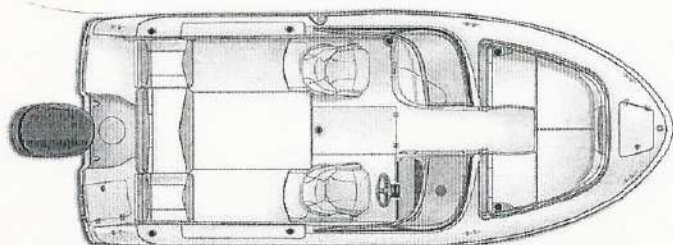

UNIQUE KEY FEATURES

- 5-year Premier Level Limited Component Warranty
- ABYC Basic Flotation
- Bow Close Off Door
- Bow Cushions and Bolster Padding
- Cockpit Coolers w/ Overboard Drains Behind Helm Seats
- Digital Gauges
- Enclosed Head/Storage Compartment w/ Oversized Opening
- Fold-Away Transom Seats
- Full Width Transom Seat w/ Flip Down Sides
- Hydraulic Steering
- In-Floor Storage / Rod Locker
- Insulated Forward Fish Boxes with Ice Chest
- Kevlar Reinforced Hull
- Limited Lifetime Hull Warranty
- Livewell, Insulated with Blue LED Lights
- NMMA Certified
- Premium Adjustable Bucket Seats w/ Lumbar Support
- Raw Water Washdown
- Recessed Swim Ladder w/ Protective Cover
- Stainless Steel Toe Rails
- Stereo System w/ Bluetooth

Pictures shown are for reference only and may not match options selected.