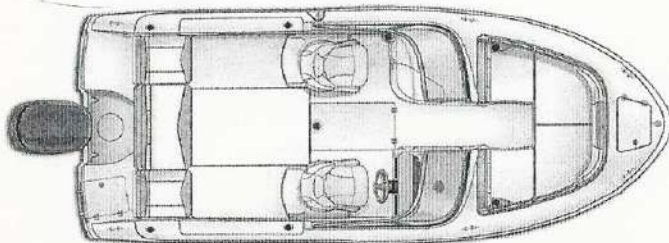

AUTHORIZED DEALER

Don's Marine Inc.

2503 Main Road
Tiverton RI, 02878
Phone: 4016243464
Website: www.donsmarineri.com

R207

HULL/SERIAL #	MODEL YEAR	LOA	APPROX.WEIGHT
ROBE0189A919	2019	20' 7"	3200
COLOR		BEAM	FUEL CAPACITY
Alloy Gray - White		8' 4"	60

UNIQUE KEY FEATURES

- 5-year Premier Level Limited Component Warranty
- ABYC Basic Flotation
- Bow Close Off Door
- Bow Cushions and Bolster Padding
- Cockpit Coolers w/ Overboard Drains Behind Helm Seats
- Digital Gauges
- Enclosed Head/Storage Compartment w/ Oversized Opening
- Fold-Away Transom Seats
- Full Width Transom Seat w/Flip Down Sides
- Hydraulic Steering
- In-Floor Storage / Rod Locker
- Insulated Forward Fish Boxes with Ice Chest
- Kevlar Reinforced Hull
- Limited Lifetime Hull Warranty
- Livewell, Insulated with Blue LED Lights
- NMMA Certified
- Premium Adjustable Bucket Seats w/ Lumbar Support
- Raw Water Washdown
- Recessed Swim Ladder w/ Protective Cover
- Stainless Steel Toe Rails
- Stereo System w/ Bluetooth