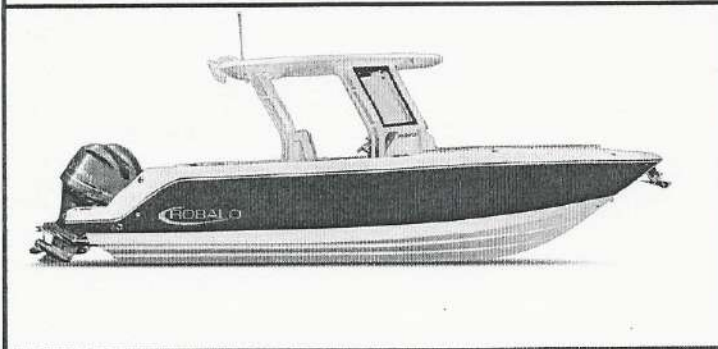

### R272

HULL/SERIAL #	MODEL YEAR	LOA	APPROX.WEIGHT
ROBR0223E919	2019	27' 4"	7000
COLOR		BEAM	FUEL CAPACITY
Biscayne Blue Wide Band		9' 6"	180