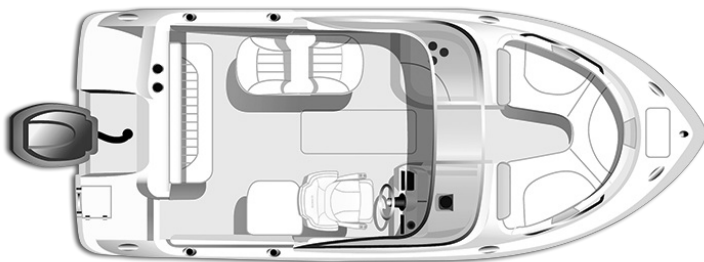

REEL DEAL PRICING	
Yamaha Four Stroke F200XB 200HP 25" Mechanical	\$53,495

OPTIONS	
White Hull	\$0
Cockpit Upholstery - Ocean Sand	\$0
Bimini Top with Boot and Windscreen	\$1,300
Bow and Cockpit Cover	\$880
Trim Tabs with Indicators	\$920
Bow Filler and Cushion	\$325
Custom Anchor	\$100
Pull-Up Stainless Steel Cleats with Robalo Logo	\$255
Stainless Steel Ski Tow	\$645
5 Year Premier Level Limited Component Warranty	\$0
Prep Fee	\$895

Additional Options & Considerations

Freight materials, seatrial, break in	\$2,800
	\$350

UNIQUE KEY FEATURES

- 3 Insulated Forward Coolers/Fish Boxes
- 5-Year Premier Level Limited Component Warranty
- ABYC Basic Flotation
- Bow Cushions and Bow Bolster Padding
- Convertible Back-to-Back Chaise Lounge Seat
- Digital Gauges
- Enclosed Head Compartment w/ Storage and Lighting
- Fold-Away Transom Seat
- In-Floor Storage/Rod Locker
- Insulated Fishbox/Cooler under Portside Seat
- Kevlar Reinforced Hull
- Limited Lifetime Hull Warranty
- NMMA Certified
- Oversized Livewell, Insulated with Blue LED Lights
- Premium Flip-Up Captains Seat w/Lumbar Support
- Raw Water Washdown
- Recessed Swim Ladder w/Protective Cover
- Sound System w/Bluetooth
- Stainless Steel Toe Rails
- Tilt Stainless Steel Steering Wheel
- Transom Service Access Hatch
- Transom Walkthrough Door