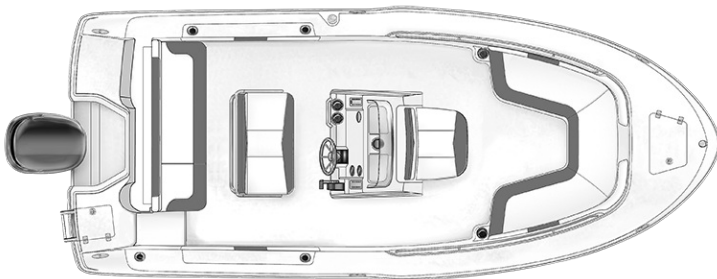

## 202 Explorer

HULL/SERIAL #	MODEL YEAR	LOA	APPROX.WEIGHT
ROBY0123G819	2019	20' 7"	3000
COLOR	BEAM	FUEL CAPACITY	
Alloy Gray - White	8' 4"	70	

### UNIQUE KEY FEATURES

- 2 Bow Fish Boxes with Insulated Coolers
- 5-Year Premier Level Limited Component Warranty
- Aft Bench Seating with Livewell(16 gal) and Storage under the seat
- Anchor Locker with Custom Tabs
- Blue LED Cockpit Lighting
- Centerline 15 Gallon Livewell
- Cockpit & Bow Bolster Pads
- Diamond Lustre Non-Skid Surfaces
- Digital Gauges
- Enclosed Hideaway Lockable Head/Storage
- Integrated Console Footrest with Glove Box and Storage
- Kevlar Reinforced Hull
- Leaning Post with Backrest and Removable Cooler
- Limited Lifetime Hull Warranty
- NMMA Certified
- Poured Composite Transom
- Raw Water Washdown
- Removable Bow Seating Backrests - Port and Starboard
- Self Bailing Cockpit
- Stainless Steel Toe Rails
- Swim Ladder w/ Protective Cover
- Swing Tongue Tandem Axel Aluminum Trailer with LED Lights