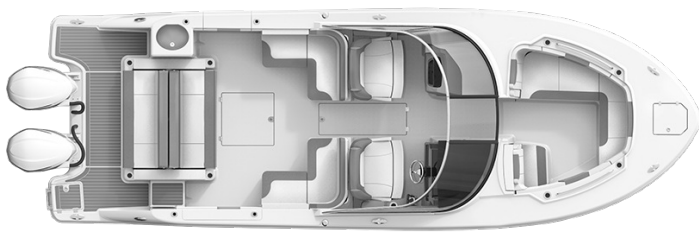

AUTHORIZED DEALER

Don's Marine Inc.

2503 Main Road
Tiverton RI, 02878
Phone: 4016243464
Website: www.donsmarineri.com

R317

HULL/SERIAL #	MODEL YEAR	LOA	APPROX.WEIGHT
ROBH0122J718	2018	31'	9050
COLOR	BEAM	FUEL CAPACITY	
Deepwater Black - White	10' 6"	260	

UNIQUE KEY FEATURES

- 12" GPS
- 120/240V Triple Bank Charger/Maintainer - 20 Amp
- 25 Gallon Cooler/Livewell with LED Lighting
- 5-Year Premier Level Limited Component Warranty
- Cabin W/Fiberglass Floor and Ceiling Liner
- Cockpit Table with 4 Drink Holders
- Double-Wide Dura-Flex Suspension Helm Seats w/Flip-Up Bolster (Port and Stbd)
- Enclosed Head Compartment with Lockable Fiberglass Door and Opening Portlight w/Screen
- Fiberglass Hard Top with Rod Holders, Map Lights, LED Spreader Lights, Outrigger Plates
- Full Beam Swim Platform
- Hydro Lift Hull
- Kevlar Reinforced Hull
- Limited Lifetime Hull Warranty
- NMMA Certified
- Perma-Guard Construction System
- Port Cockpit Side Entry Door w/Custom Frame and SS Hardware
- Premium Vinyl Accent Color Options with BeautyGard Supreme Coating

Pictures shown are for reference only and may not match options selected.

REEL DEAL PRICING

Twin Yamaha 4.2L V6 Four Stroke F300UCA 300HP CL Plus 30"	\$183,595
--	-----------

OPTIONS

Wide Band Deepwater Black Hull	\$1,280
Cockpit Upholstery - Ocean Sand	\$0
Black Canvas	\$0
Canvas Accessories Black	\$0
Hardtop Underside Gel Color - Tan	\$545
Simrad NSS16	\$3,290
Electric Toilet with Overboard Discharge	\$485
Cockpit Gas Grill	\$835
Stainless Steel Drink/Rod Holders (2)	\$260
Teak Swim Platform	\$1,195
Blue LED Underwater Lights (2 each)	\$765
Prep Fee	\$1,999
5 Year Premier Level Limited Component Warranty	\$0