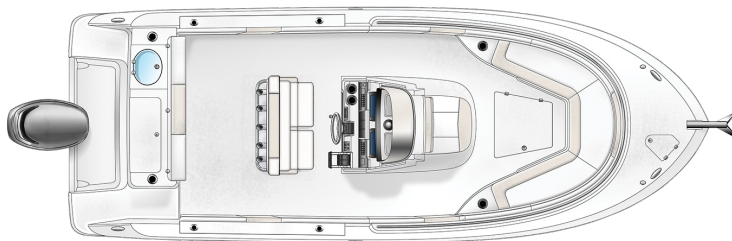

AUTHORIZED DEALER

Don's Marine Inc.

2503 Main Road
Tiverton RI, 02878
Phone: 4016243464
Website: www.donsmarineri.com

R242

HULL/SERIAL #	MODEL YEAR	LOA	APPROX.WEIGHT
ROBB0239E717	2017	24'	4800
COLOR	BEAM	FUEL CAPACITY	
Deepwater Blue - White	8' 9"	150	

UNIQUE KEY FEATURES

- 10 Year Factory-Backed, Fully Transferable, Limited Hull Warranty
- 5-Year Premier Level Limited Component Warranty
- ABYC Basic Flotation
- Bow and Transom Livewell
- Bow Filler Piece with Cushion
- Digital Gauges
- Dual Battery System w/ Battery Charger/Maintainer
- Flush Mount Pull-Out Swim Ladder
- Fold-Away Transom Seating (Optional)
- Freshwater & Raw Water Washdowns/Showers
- In-Floor Storage w/ 5 Gallon Bucket Holder
- Kevlar Reinforced Hull
- Oversized Insulated Bow Fish Boxes with Gas Assist Struts
- Premium Vinyl Cockpit Upholstery with Nano-Block Technology (TM)
- Transom Service Access Hatch
- Transom Walkthrough Door
- Trim Tabs w/ LED Indicator Lights
- U-Shaped Bow Seating Converts to Sunlounge or Casting Deck
- Walk-In Head Compartment w/Light & Opening Window
- Wrap Around Cockpit Bolster Padding & Bow Cushions

Pictures shown are for reference only and may not match options selected.

REEL DEAL PRICING

Twin Yamaha Four Stroke F150XB 150HP 25" Mechanical \$70,695

OPTIONS

Wide Band Deepwater Blue Hull	\$950
Deepwater Blue Canvas	\$0
Canvas Accessories Deepwater Blue	\$0
Fiberglass T-Top (Anodized Aluminum)	\$5,275
Leaning Post Cover with Dual Flip Up Bolsters and Rod Holders	\$290
Console Cover	\$470
Vacuflush Head with Overboard Discharge	\$2,175
Full Transom Seat	\$960
Removable Forward Facing Bow Backrest	\$995
Cockpit Coaming Tackle Storage with Removable Boxes	\$315
Windlass Package with Galvanized Anchor	\$2,030
Pull-Up Cleats	\$235
Prep Fee	\$995
5 Year Premier Level Limited Component Warranty - Standard beginning 2017 Model Year	\$0